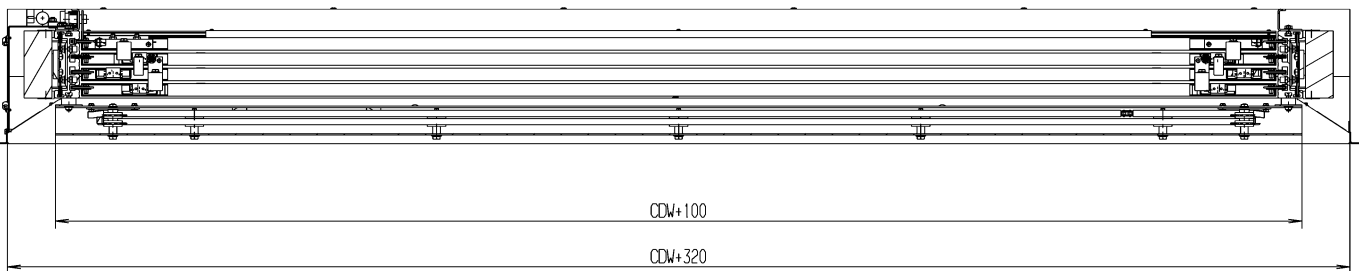

Vertical landing door PREMIUS S 4i

A-A

CDW = clear door width
CDH = clear door height
FF = finished floor

Changes in dimensions reserved