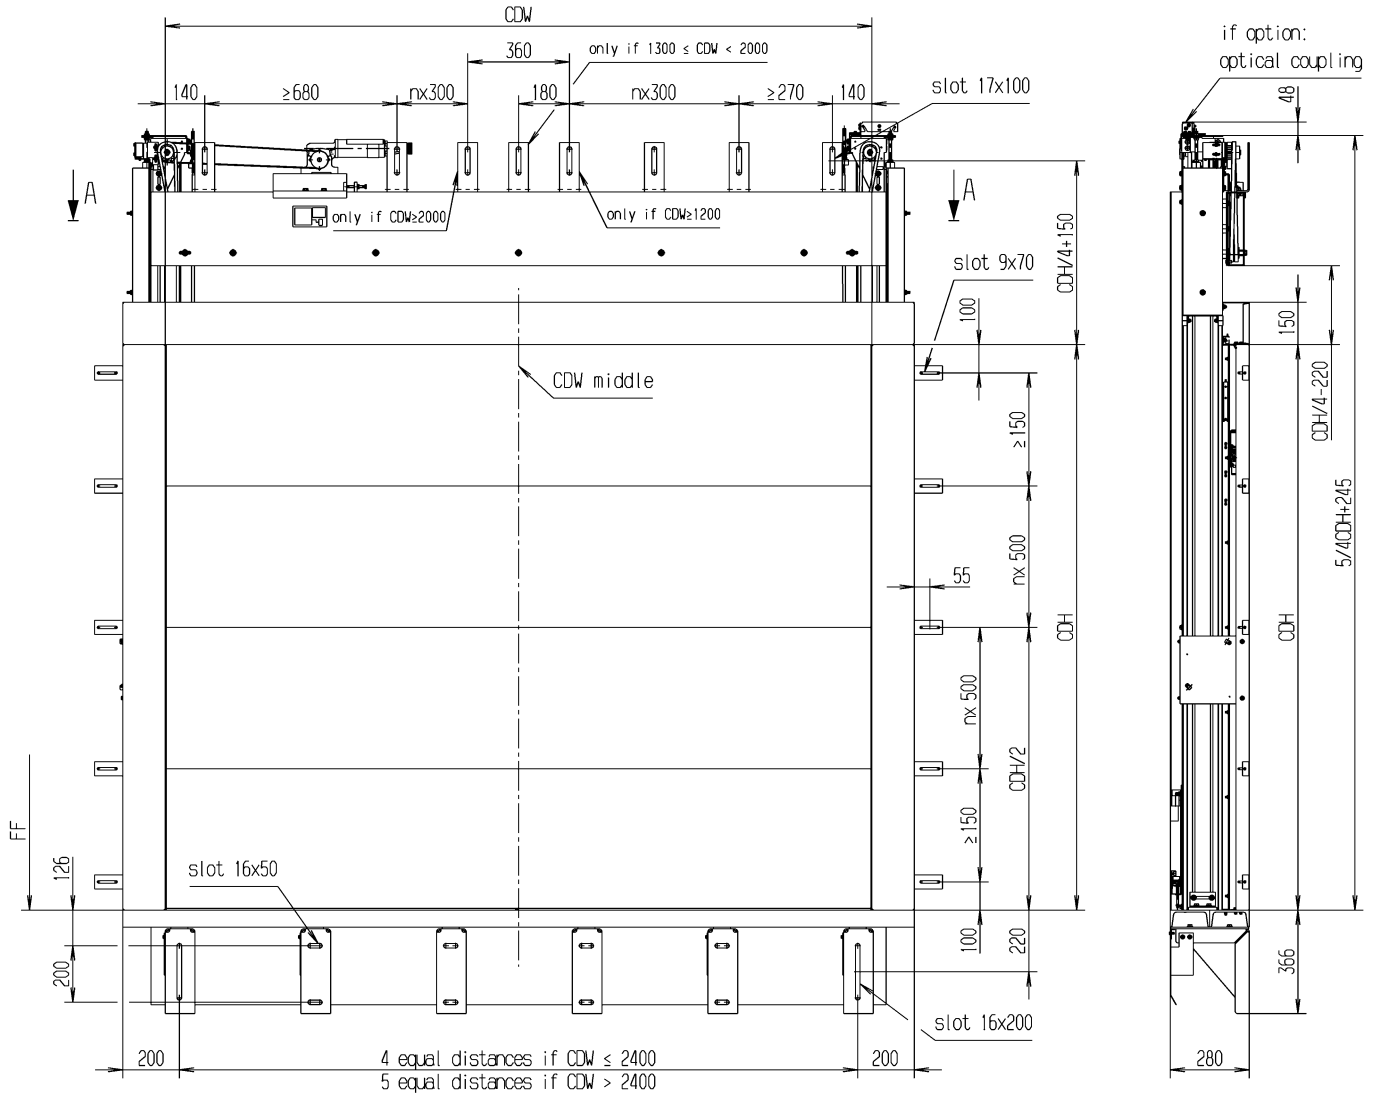

Vertical landing door PREMIUS S 4i

A-A

CDW = clear door width
CDH = clear door height
FF = finished floor

Changes in dimensions reserved