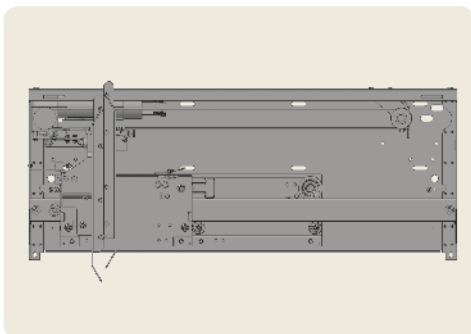

MODERNISATION

Car Door Panel > Starlift

TTK28 > Schmitt & Sohn TV-SL2

Car Door Panel > SBS

TTK25 > SORETEX telescopic

STK26 > SORETEX center opening

TTK25 > OAK Westinghouse

TTK25 > Monitor 92VF EFV289