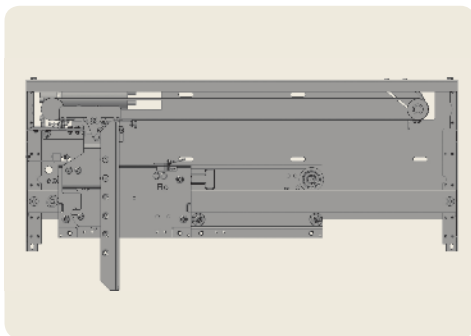

MODERNISATION

Car Door Panel > Starlift

TTK28 > Schmitt & Sohn TV-SL2

Car Door Panel > SBS

TTK25 > SORETEX telescopic

STK26 > SORETEX center opening

TTK25 > OAK Westinghouse

TTK25 > Monitor 92VF EFV289