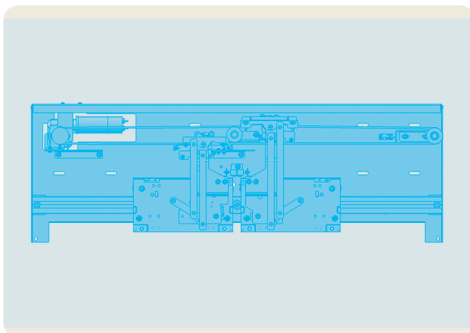

www.meiller-aufzugtueren.de

MODERNISATION

Car doors with special skates compatible with landing doors made by other manufacturers

MEILLER Modernisation Solutions

Car doors easily and quickly replaced by new technology

STK26 > Schindler QKS6

STK26 > Schindler QKS8

TTK25 > Schindler QKS8

STK26 > Schindler QKS9

TTK25 > Schindler QKS9

TTK28 > Schindler QKS9

TTK25 > Schindler QKS11

TTK25 > Schindler Varidoor 30T2