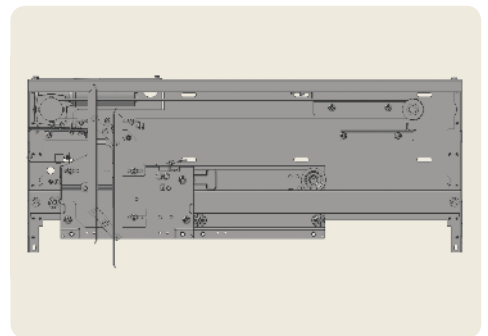

MODERNISATION

Car Door Panel > Starlift

TTK28 > Schmitt & Sohn TV-SL2

Car Door Panel > SBS

TTK25 > SORETEX telescopic

STK26 > SORETEX center opening

TTK25 > OAK Westinghouse

TTK25 > Monitor 92VF EFV289